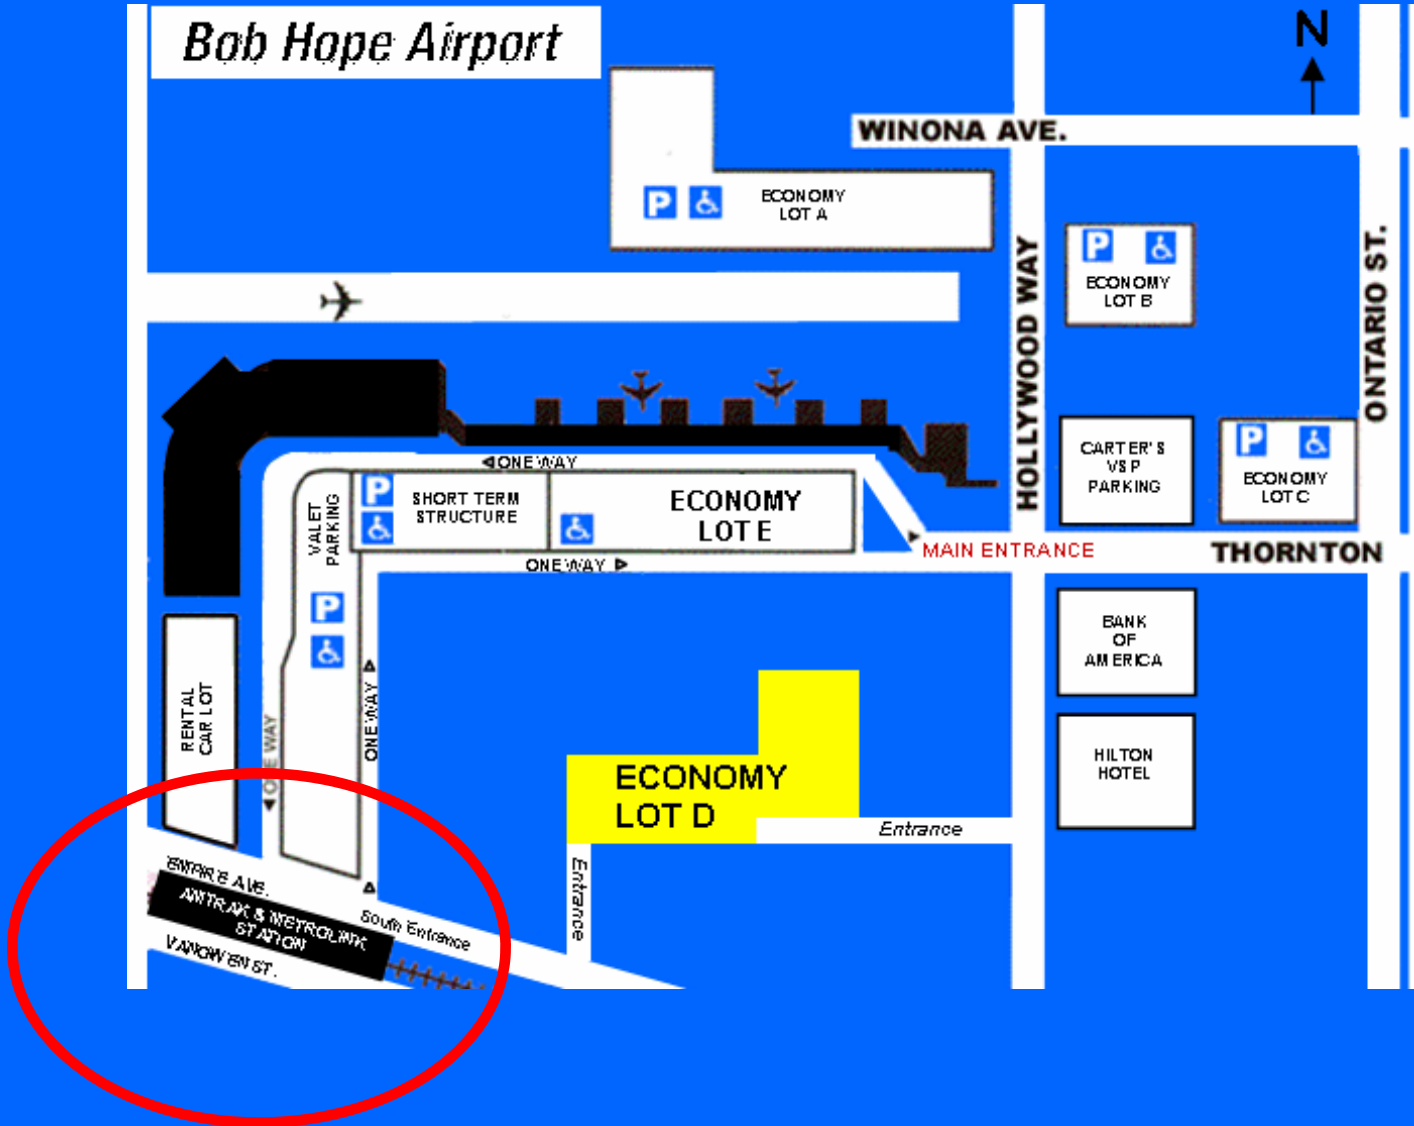

Bob Hope Airport

Bob Hope Airport
2627 Hollywood Way
Burbank, CA 91505
(818) 840-8840